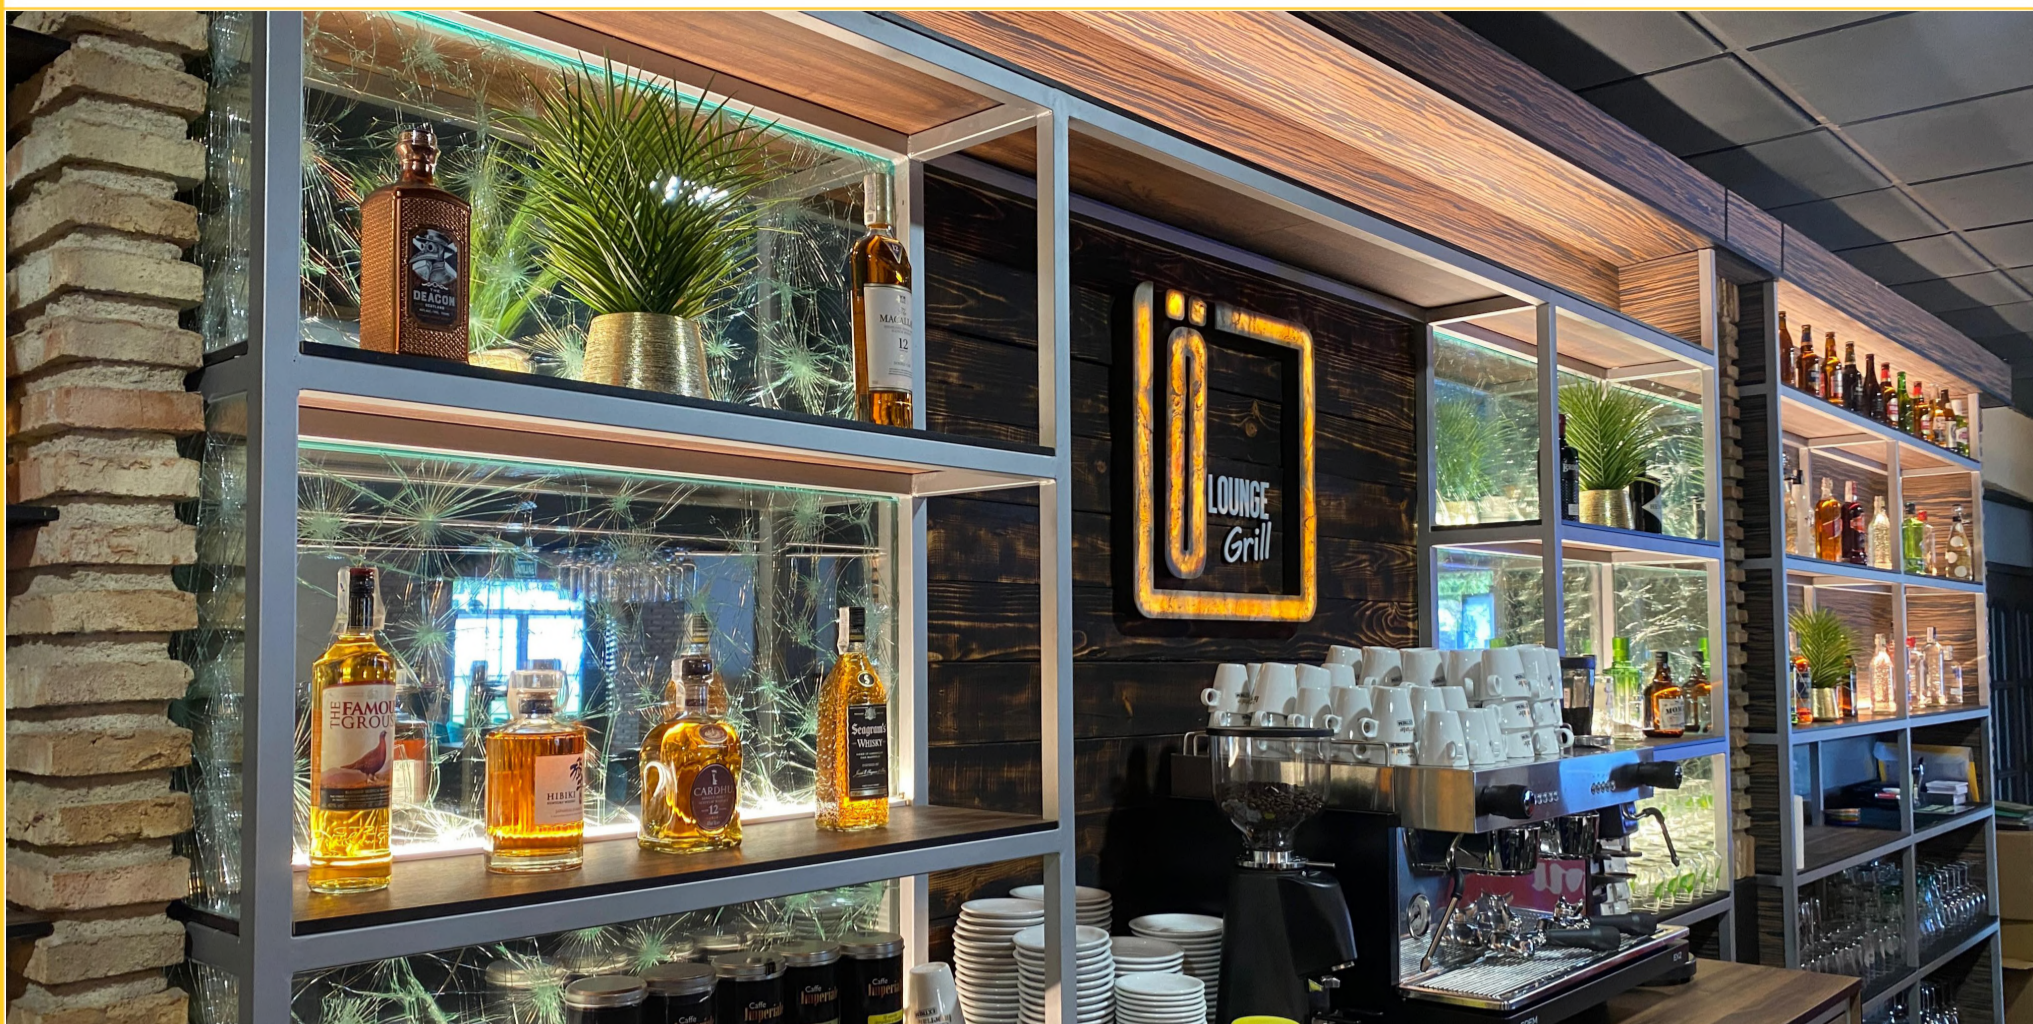

_ARCHITECTURAL & INDUSTRIAL DESIGNS EXECUTED.

BRAND: ORIGEN

PROYECT: RESTAURANT

PLACE: PLASENCIA